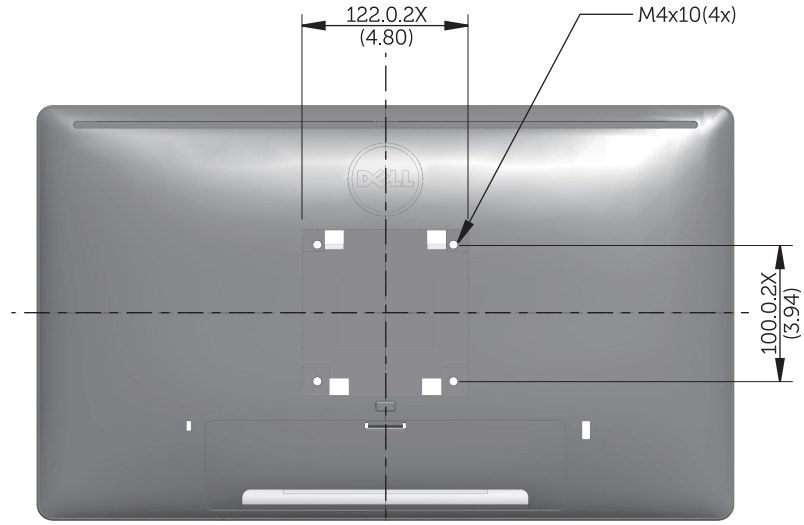

P2214H Outline Dimension

Nominal Dimensions
Unit: mm(inch)

Back View of Monitor without stand

P2414H Outline Dimension

Nominal Dimensions
Unit: mm(inch)

Back View of Monitor without stand