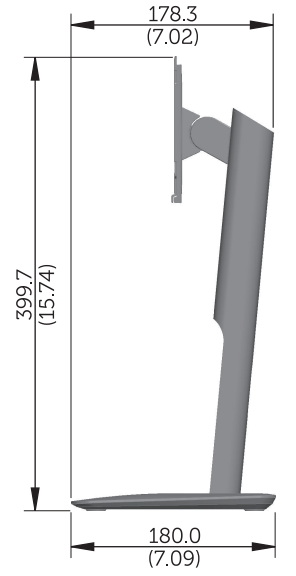

P2214H Outline Dimension

Nominal Dimensions
Unit: mm(inch)

Back View of Monitor without stand

P2414H Outline Dimension

Nominal Dimensions
Unit: mm(inch)

Back View of Monitor without stand