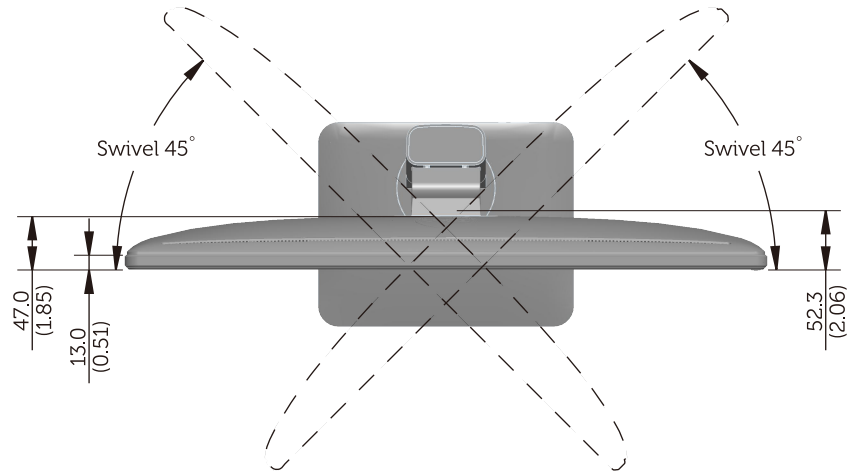

P2214H Outline Dimension

Nominal Dimensions
Unit: mm(inch)

Back View of Monitor without stand

P2414H Outline Dimension

Nominal Dimensions
Unit: mm(inch)

Back View of Monitor without stand