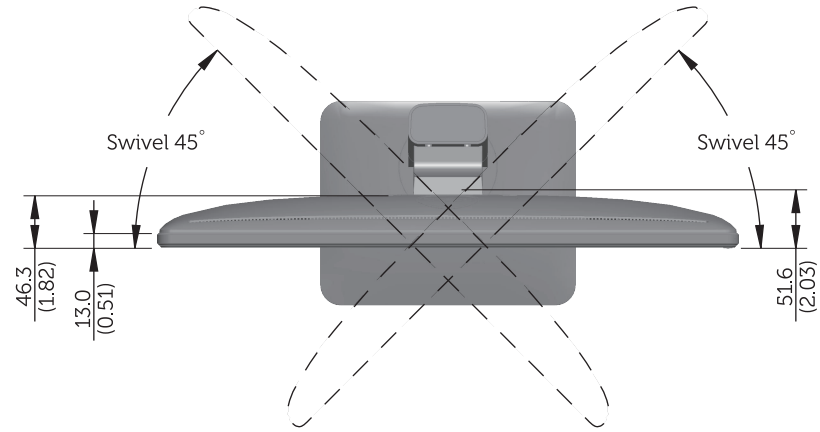

P2214H Outline Dimension

Nominal Dimensions
Unit: mm(inch)

Back View of Monitor without stand

P2414H Outline Dimension

Nominal Dimensions
Unit: mm(inch)

Back View of Monitor without stand