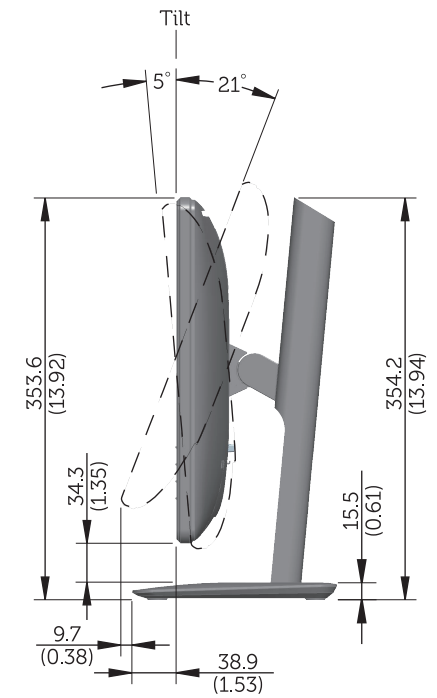

P2214H Outline Dimension

Nominal Dimensions
Unit: mm(inch)

Back View of Monitor without stand

P2414H Outline Dimension

Nominal Dimensions
Unit: mm(inch)

Back View of Monitor without stand