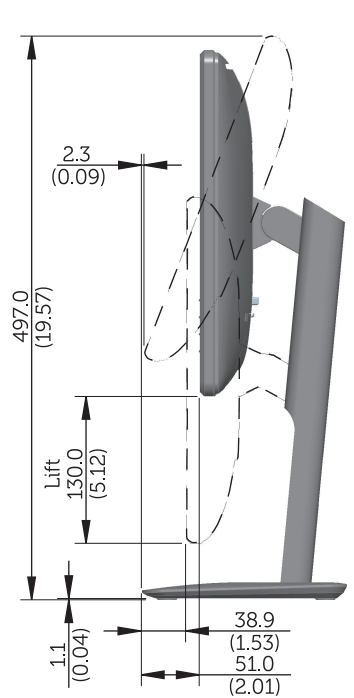

P2214H Outline Dimension

Nominal Dimensions
Unit: mm(inch)

Back View of Monitor without stand

P2414H Outline Dimension

Nominal Dimensions
Unit: mm(inch)

Back View of Monitor without stand