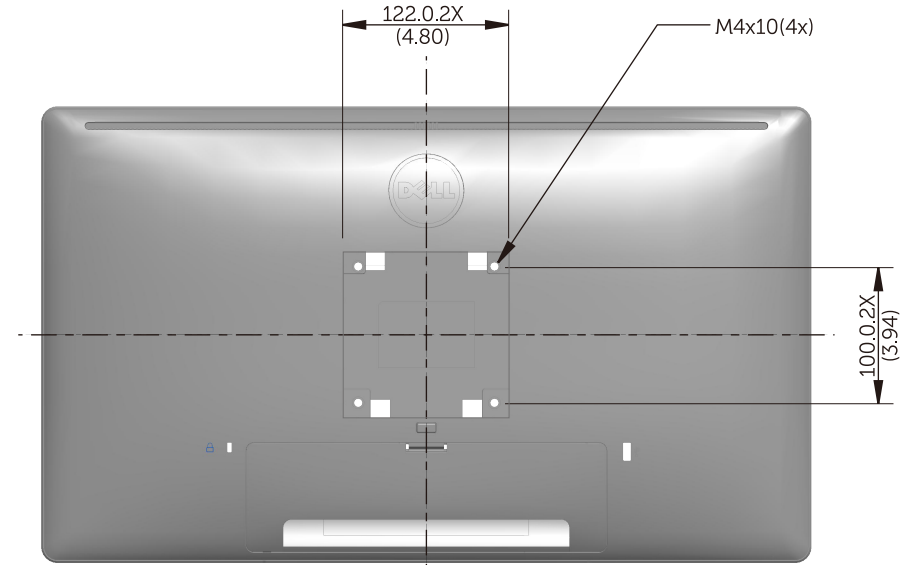

P2214H Outline Dimension

Nominal Dimensions
Unit: mm(inch)

Back View of Monitor without stand

P2414H Outline Dimension

Nominal Dimensions
Unit: mm(inch)

Back View of Monitor without stand