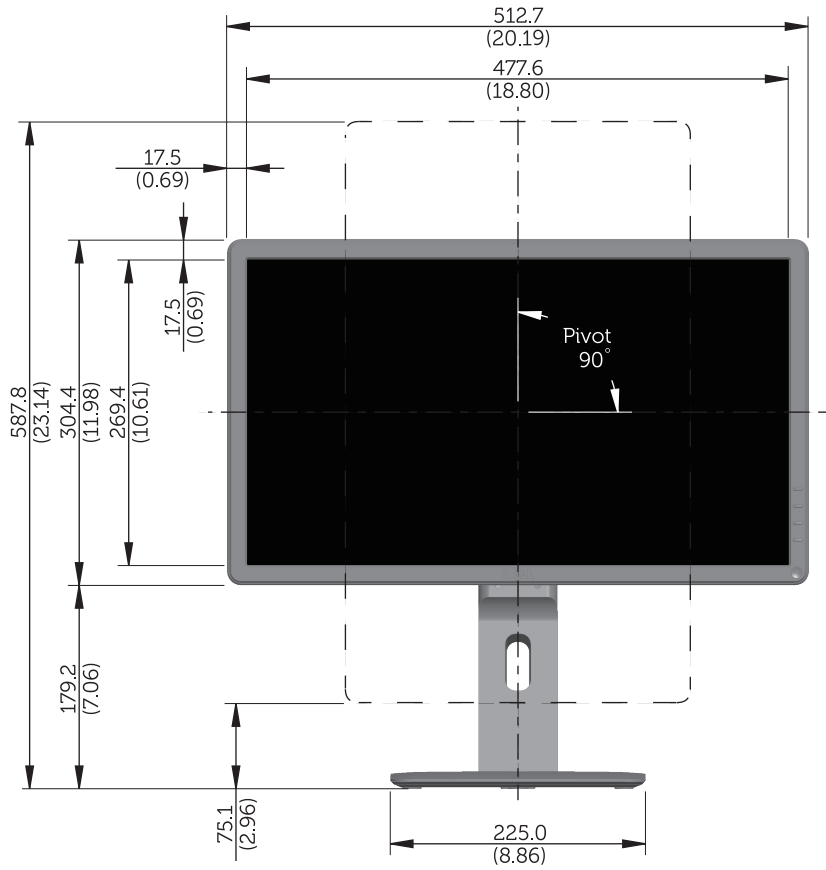

P2214H Outline Dimension

Nominal Dimensions
Unit: mm(inch)

Back View of Monitor without stand

P2414H Outline Dimension

Nominal Dimensions
Unit: mm(inch)

Back View of Monitor without stand